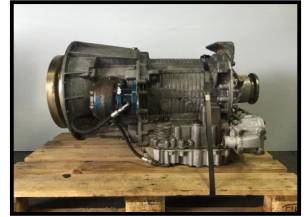

Allison MD3060 Gen 4

£POA

Allison MD3060 Gen 4 Transmission / Gearbox with 418 talk convertor.
Good Used take out
Key pad and ECU available as a set

Product Details

Product Details	
Category/Type	GEARBOXES
Make	Allison MD3060
Model	Gen 4
Year	-
Mileage	-