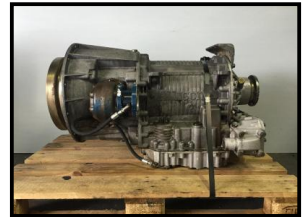

Allison MD3060 Gen 4

£POA

Allison MD3060 Gen 4 Transmission / Gearbox with 418 talk convertor.
Good Used take out
Key pad and ECU available as a set

Product Details

| Product Details | |
|-----------------|----------------|
| Category/Type | GEARBOXES |
| Make | Allison MD3060 |
| Model | Gen 4 |
| Year | - |
| Mileage | - |