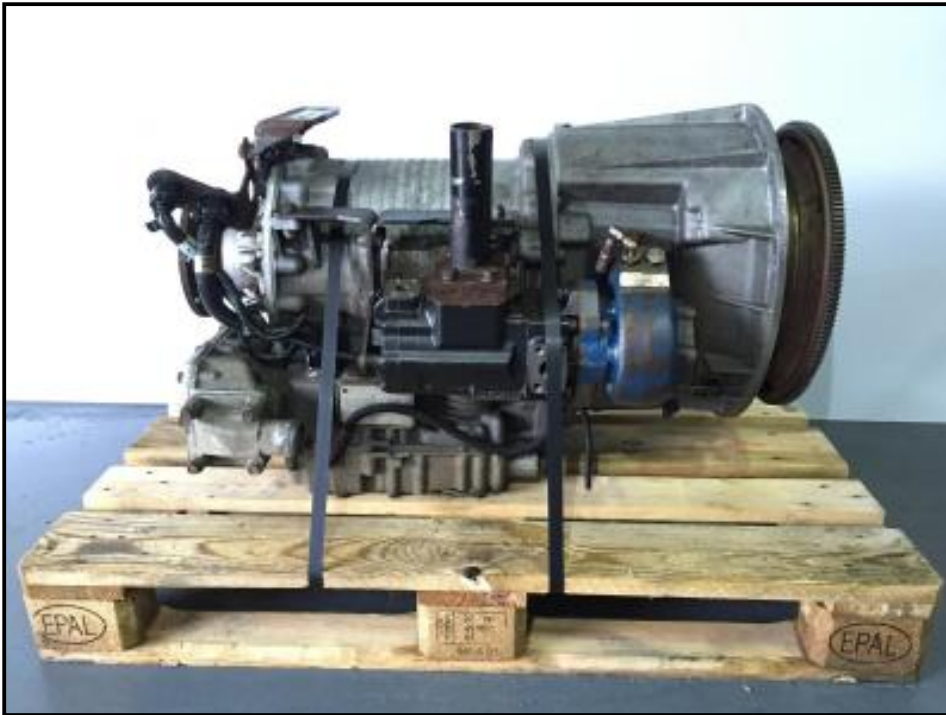

Allison MD3060P TID3 Dennis Elite

£POA

Allison MD3060 TID3

Torque convertor 418

This transmission is of a Dennis Elite but will also fit other applications.

Keypad and ECU available

Product Details

Product Details	
Category/Type	GEARBOXES
Make	Allison
Model	MD3060P TID3 Dennis Elite
Year	-
Mileage	-