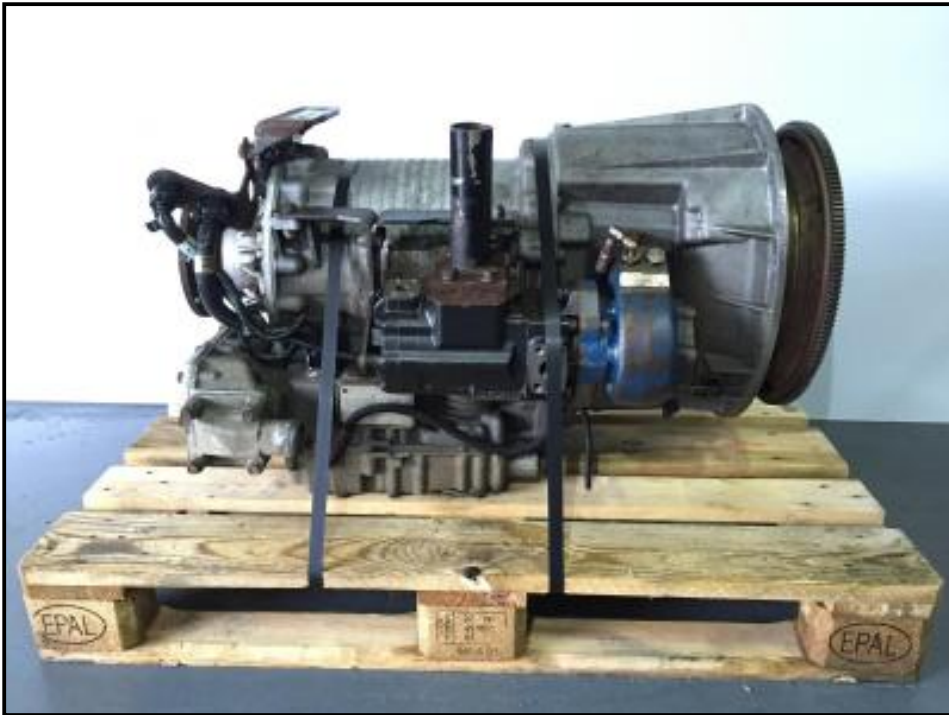

## Allison MD3060P TID3 Dennis Elite

### £POA

Allison MD3060 TID3

Torque convertor 418

This transmission is of a Dennis Elite but will also fit other applications.

Keypad and ECU available

#### Product Details

Product Details	
Category/Type	GEARBOXES
Make	Allison
Model	MD3060P TID3 Dennis Elite
Year	-
Mileage	-

Units 2+3, Manor Farm Buildings, Stokeham, Nottingham, DN22 0JZ

Tel: +44(0)7968 067104 Office: +44 (0)1777 717500