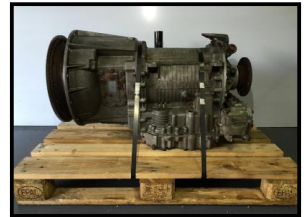

## Allison MD3060P TID3 Dennis Elite

### £POA

Allison MD3060 TID3

Torque convertor 418

This transmission is of a Dennis Elite but will also fit other applications.

Keypad and ECU available

#### Product Details

Product Details	
Category/Type	GEARBOXES
Make	Allison
Model	MD3060P TID3 Dennis Elite
Year	-
Mileage	-

Units 2+3, Manor Farm Buildings, Stokeham, Nottingham, DN22 0JZ

Tel: +44(0)7968 067104 Office: +44 (0)1777 717500