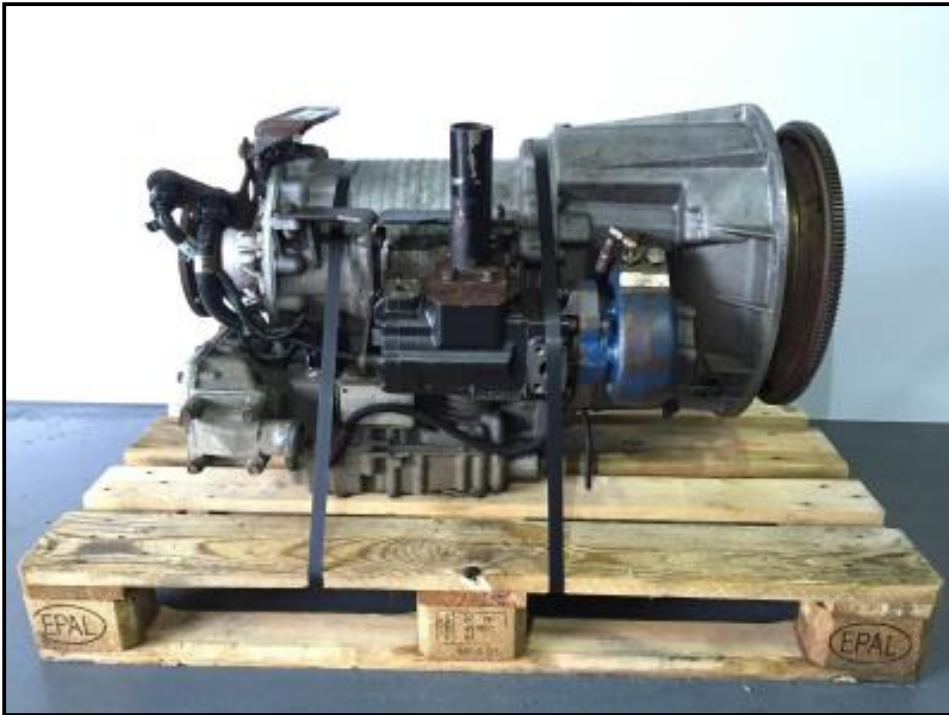

Allison MD3060P TID3 Dennis Elite

£POA

Allison MD3060 TID3

Torque convertor 418

This transmission is of a Dennis Elite but will also fit other applications.

Keypad and ECU available

Product Details

Category/Type	GEARBOXES
Make	Allison
Model	MD3060P TID3 Dennis Elite
Year	-
Mileage	-