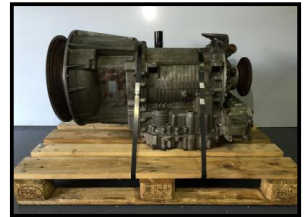

Allison MD3060P TID3 Dennis Elite

£POA

Allison MD3060 TID3

Torque convertor 418

This transmission is of a Dennis Elite but will also fit other applications.

Keypad and ECU available

Product Details

Category/Type	GEARBOXES
Make	Allison
Model	MD3060P TID3 Dennis Elite
Year	-
Mileage	-