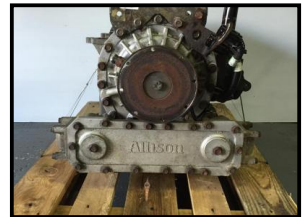

Allison MD3060P TID3 Dennis Elite

£POA

Allison MD3060 TID3

Torque convertor 418

This transmission is of a Dennis Elite but will also fit other applications.

Keypad and ECU available

Product Details

Category/Type	GEARBOXES
Make	Allison
Model	MD3060P TID3 Dennis Elite
Year	-
Mileage	-