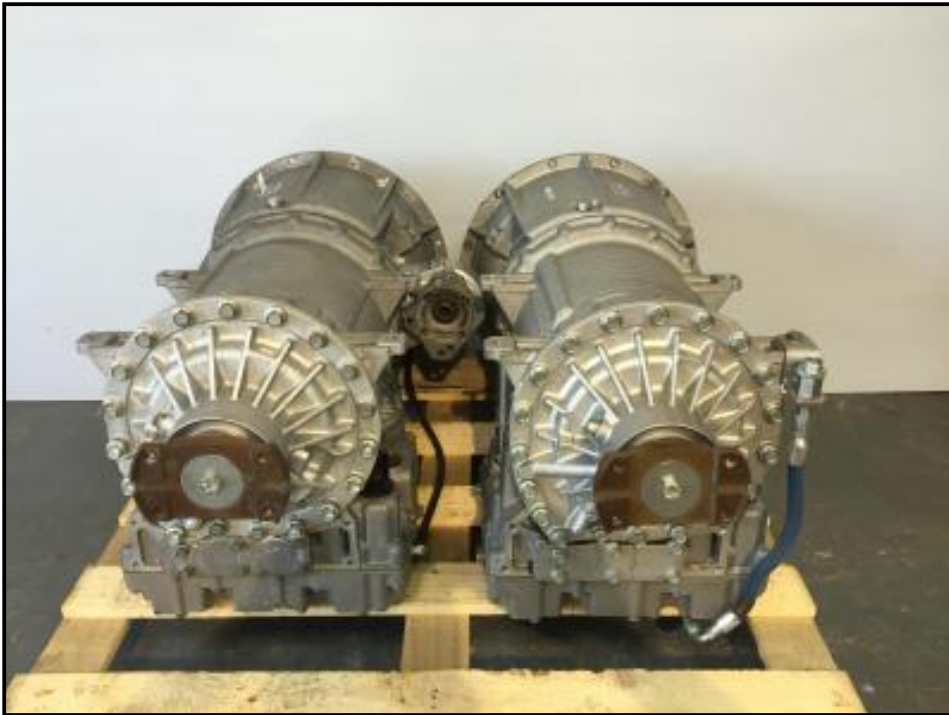

## Allison MD3500SP

**£POA**

Allison MD3500SP

### Product Details

Product Details	
Category/Type	GEARBOXES
Make	Allison
Model	MD3500SP
Year	-
Mileage	-

Units 2+3, Manor Farm Buildings, Stokeham, Nottingham, DN22 0JZ

Tel: +44(0)7968 067104 Office: +44 (0)1777 717500