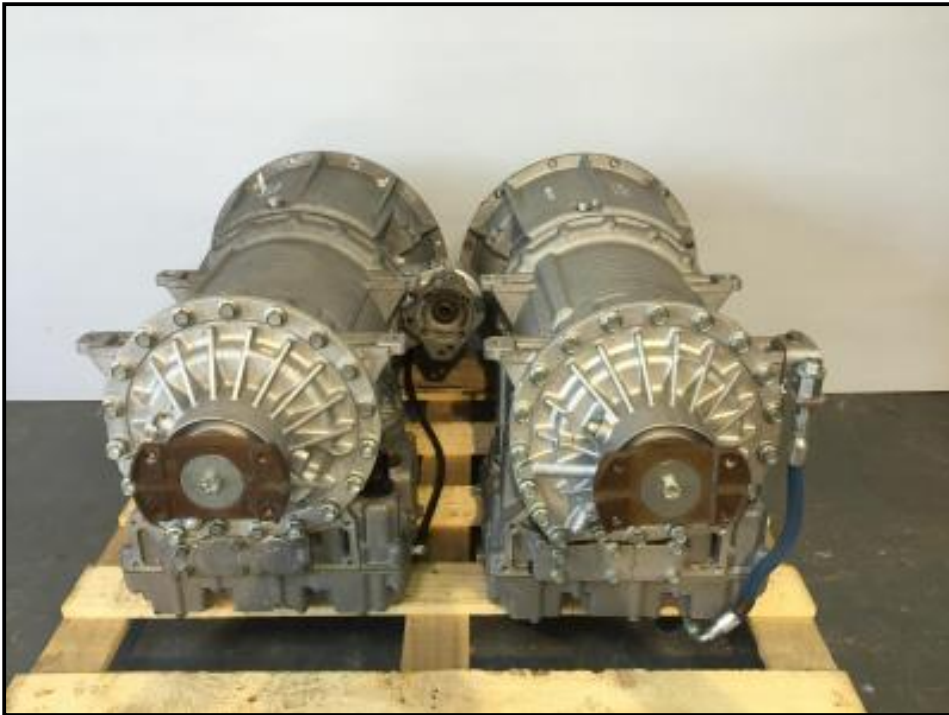

## Allison MD3500SP

#### Product Details

Product Details	
Category/Type	GEARBOXES
Make	Allison
Model	MD3500SP
Year	-
Mileage	-

Units 2+3, Manor Farm Buildings, Stokeham, Nottingham, DN22 0JZ

Tel: +44(0)7968 067104 Office: +44 (0)1777 717500