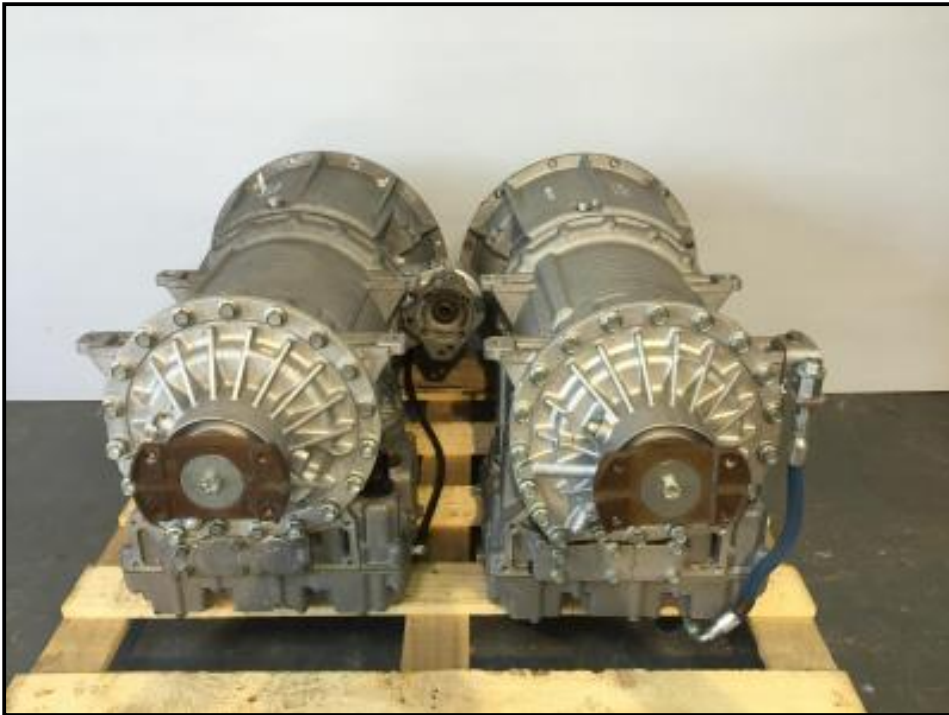

Allison MD3500SP

£POA

Allison MD3500SP

Product Details

Product Details	
Category/Type	GEARBOXES
Make	Allison
Model	MD3500SP
Year	-
Mileage	-

Units 2+3, Manor Farm Buildings, Stokeham, Nottingham, DN22 0JZ

Tel: +44(0)7968 067104 Office: +44 (0)1777 717500