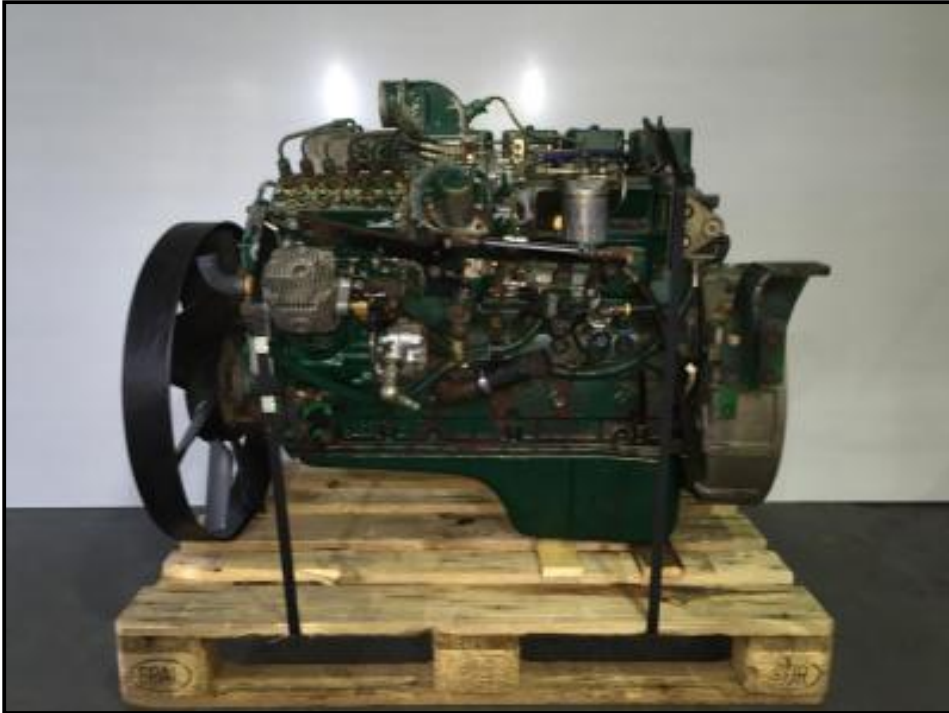

Cummins 6BTAA 235 BHP

£1,000.00

Cummins 6BTAA 235 BHP inline fuel pump.
Complete good used take out from Dennis Elite RCV Truck.

Product Details

Category/Type	.ENGINES
Make	Cummins 6BTAA
Model	235 BHP
Year	-
Mileage	-