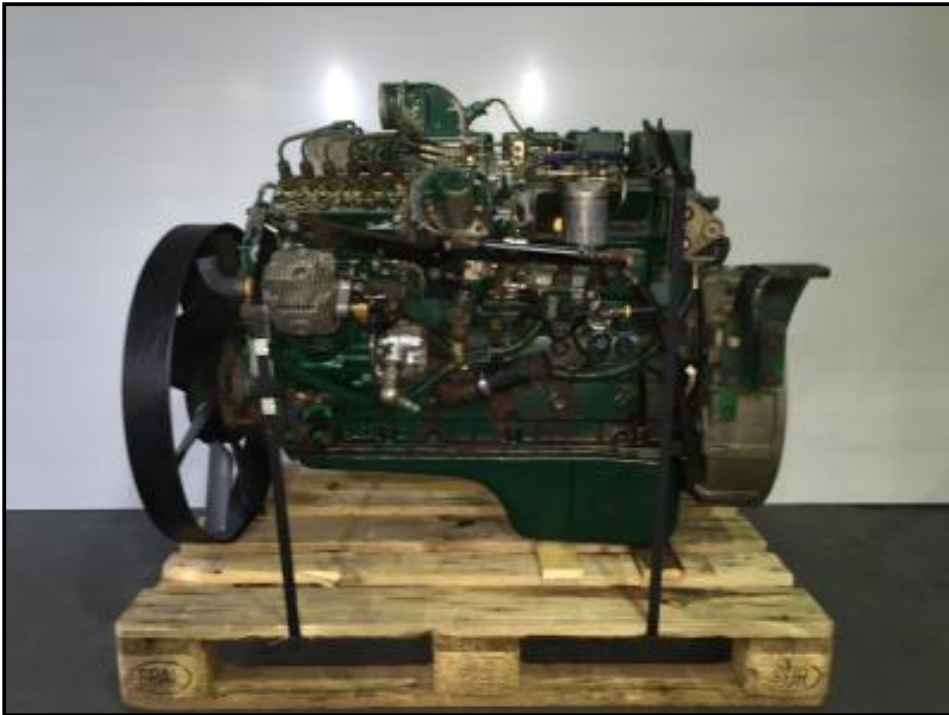

Cummins 6BTAA 235 BHP

£1,000.00

Cummins 6BTAA 235 BHP inline fuel pump.
Complete good used take out from Dennis Elite RCV Truck.

Product Details

Category/Type	.ENGINES
Make	Cummins 6BTAA
Model	235 BHP
Year	-
Mileage	-