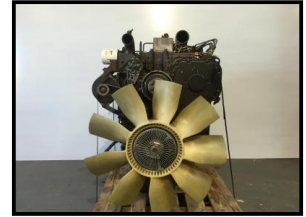

## Cummins 6CTAA 8.3L

**£1,500.00**

245 BHP engine  
Complete good used

### Product Details

Product Details	
Category/Type	.ENGINES
Make	Cummins 6CTAA
Model	8.3L
Year	-
Mileage	-

Units 2+3, Manor Farm Buildings, Stokeham, Nottingham, DN22 0JZ

Tel: +44(0)7968 067104 Office: +44 (0)1777 717500