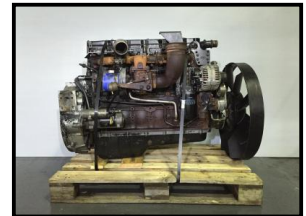

Cummins ISBe Euro 3 Engine

£1,200.00

Cummins ISBe Euro 3 Engine
6 Cylinder (275 BHP)

Complete good used take out engine from Dennis Eagle Elite RCV truck.
Suitable for various applications including Daf LF Paccar

Product Details

Product Details	
Category/Type	.ENGINES
Make	Cummins
Model	ISBe Euro 3 Engine
Year	-
Mileage	-

Units 2+3, Manor Farm Buildings, Stokeham, Nottingham, DN22 0JZ

Tel: +44(0)7968 067104 Office: +44 (0)1777 717500