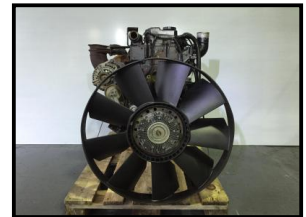

Cummins ISBe Euro 3 Engine

£1,200.00

Cummins ISBe Euro 3 Engine
6 Cylinder (275 BHP)

Complete good used take out engine from Dennis Eagle Elite RCV truck.
Suitable for various applications including Daf LF Paccar

Product Details

Product Details	
Category/Type	.ENGINES
Make	Cummins
Model	ISBe Euro 3 Engine
Year	-
Mileage	-

Units 2+3, Manor Farm Buildings, Stokeham, Nottingham, DN22 0JZ

Tel: +44(0)7968 067104 Office: +44 (0)1777 717500