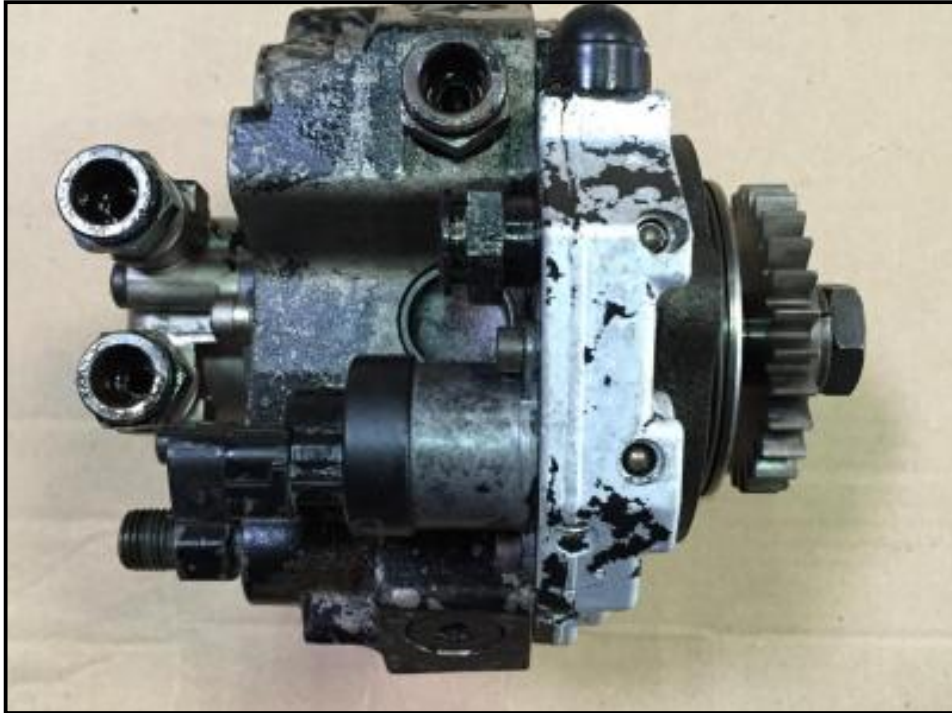

Cummins ISBe Fuel pump

£POA

Cummins ISBe Fuel pump
Will Fit Dennis Elite 2 Truck
Year 2000 to 2006
Also compatible for Daf Paccar engine

Product Details

Product Details	
<i>Category/Type</i>	ENGINE COMPONENTS
<i>Make</i>	Cummins
<i>Model</i>	ISBe Fuel pump
<i>Year</i>	2005
<i>Mileage</i>	-