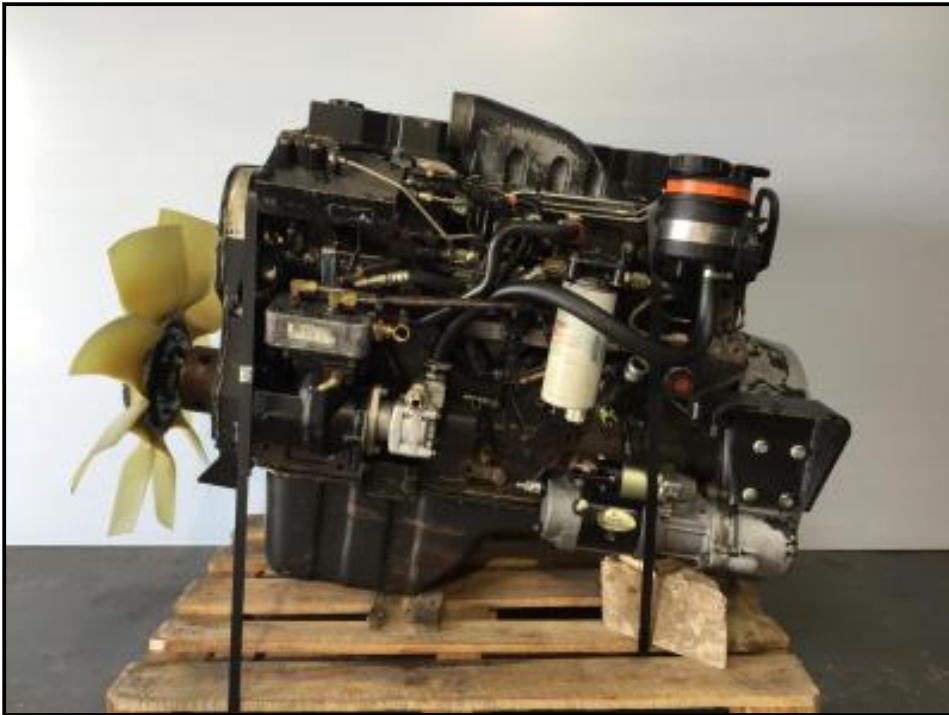

Cummins ISC

£2,000.00

Cummins ISCe Engine
260 BHP, 8.3L
Complete Good Take Out.
(Also suitable for Dennis Trident Bus)

Product Details

Product Details	
<i>Category/Type</i>	<i>.ENGINES</i>
<i>Make</i>	<i>Cummins</i>
<i>Model</i>	<i>ISC</i>
<i>Year</i>	-
<i>Mileage</i>	-