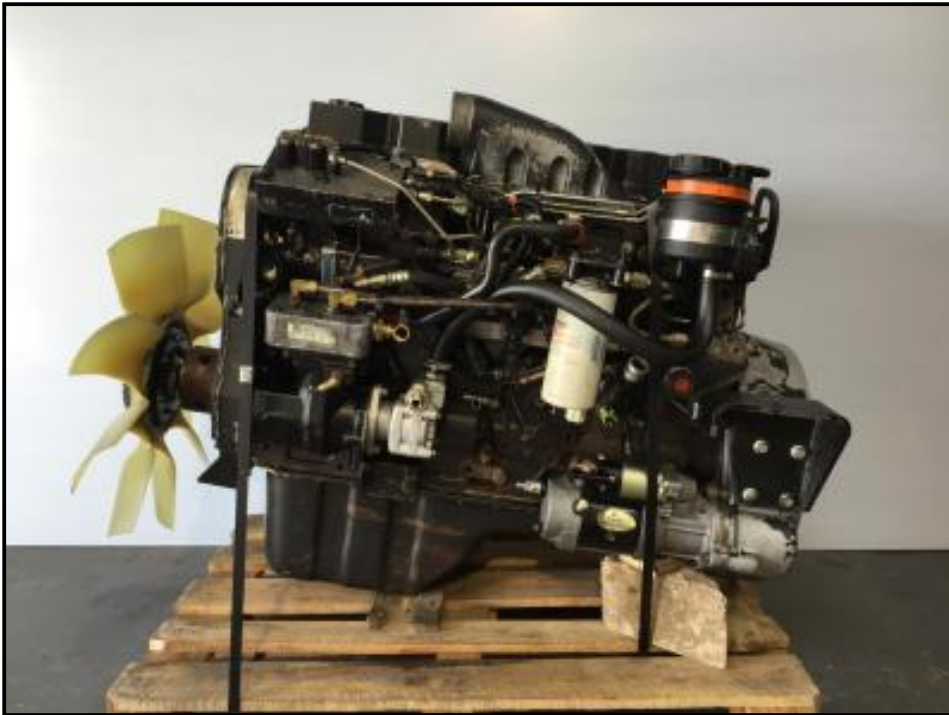

## Cummins ISC

**£2,000.00**

Cummins ISCe Engine  
260 BHP, 8.3L  
Complete Good Take Out.  
(Also suitable for Dennis Trident Bus)

### Product Details

Product Details	
Category/Type	.ENGINES
Make	Cummins
Model	ISC
Year	-
Mileage	-

Units 2+3, Manor Farm Buildings, Stokeham, Nottingham, DN22 0JZ

Tel: +44(0)7968 067104 Office: +44 (0)1777 717500