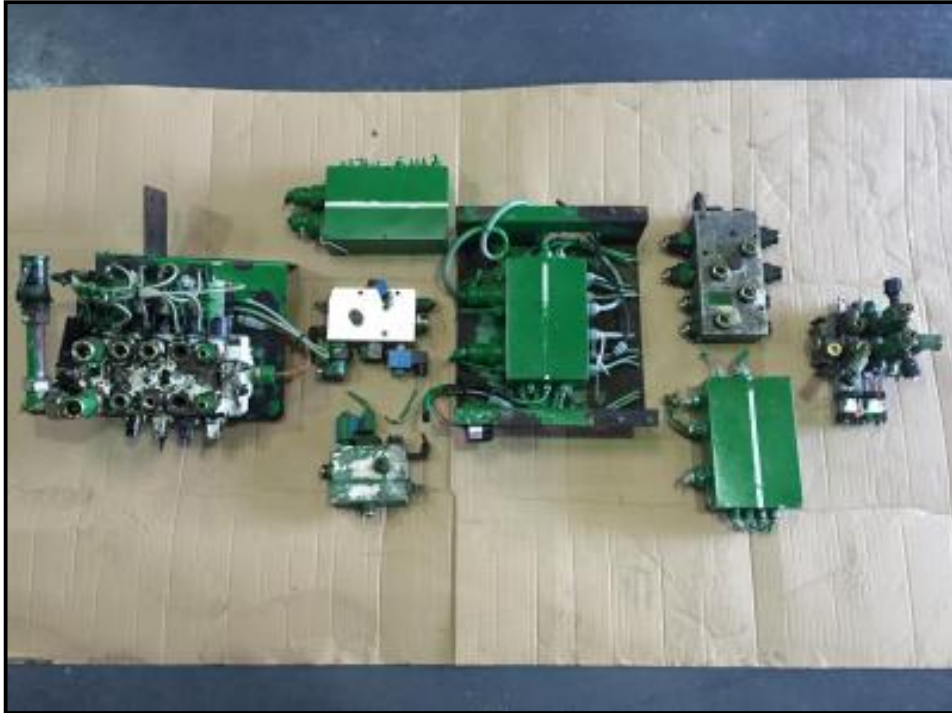

Dennis EX-CELL

£POA

Dennis EX-CELL Body electrics and valve blocks

Product Details	
<i>Category/Type</i>	<i>BODY</i>
<i>Make</i>	<i>Dennis</i>
<i>Model</i>	<i>EX-CELL</i>
<i>Year</i>	-
<i>Mileage</i>	-

Units 2+3, Manor Farm Buildings, Stokeham, Nottingham, DN22 0JZ