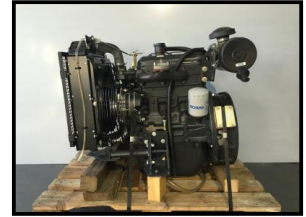

Iveco 803 li06

£2,750.00

New 3 Cylinder Iveco Genset Engine

Model: 803 li 06

Power rating: 32 KW @ 1500 rpm

Quantity 26 available

Product Details

Product Details	
Category/Type	.ENGINES
Make	Iveco
Model	803 li06
Year	New
Mileage	-