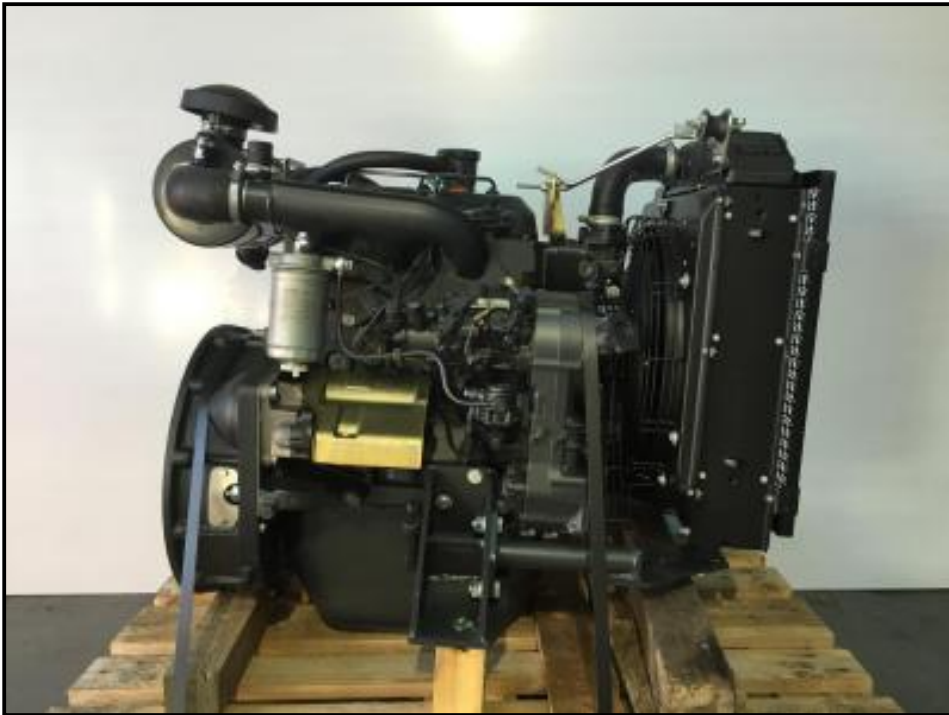

Iveco 803 li06

£2,750.00

New 3 Cylinder Iveco Genset Engine

Model: 803 li 06

Power rating: 32 KW @ 1500 rpm

Quantity 26 available

Product Details

Product Details	
Category/Type	.ENGINES
Make	Iveco
Model	803 li06
Year	New
Mileage	-