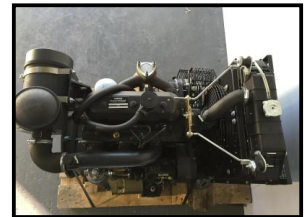

Iveco 803 li06

£2,750.00

New 3 Cylinder Iveco Genset Engine

Model: 803 li 06

Power rating: 32 KW @ 1500 rpm

Quantity 26 available

Product Details

Product Details	
Category/Type	.ENGINES
Make	Iveco
Model	803 li06
Year	New
Mileage	-