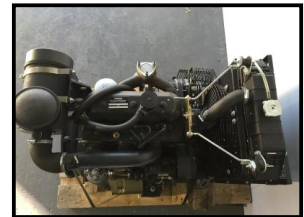

Iveco 803 li06

£2,750.00

New 3 Cylinder Iveco Genset Engine

Model: 803 li 06

Power rating: 32 KW @ 1500 rpm

Quantity 26 available

Product Details

Product Details	
Category/Type	.ENGINES
Make	Iveco
Model	803 li06
Year	New
Mileage	-