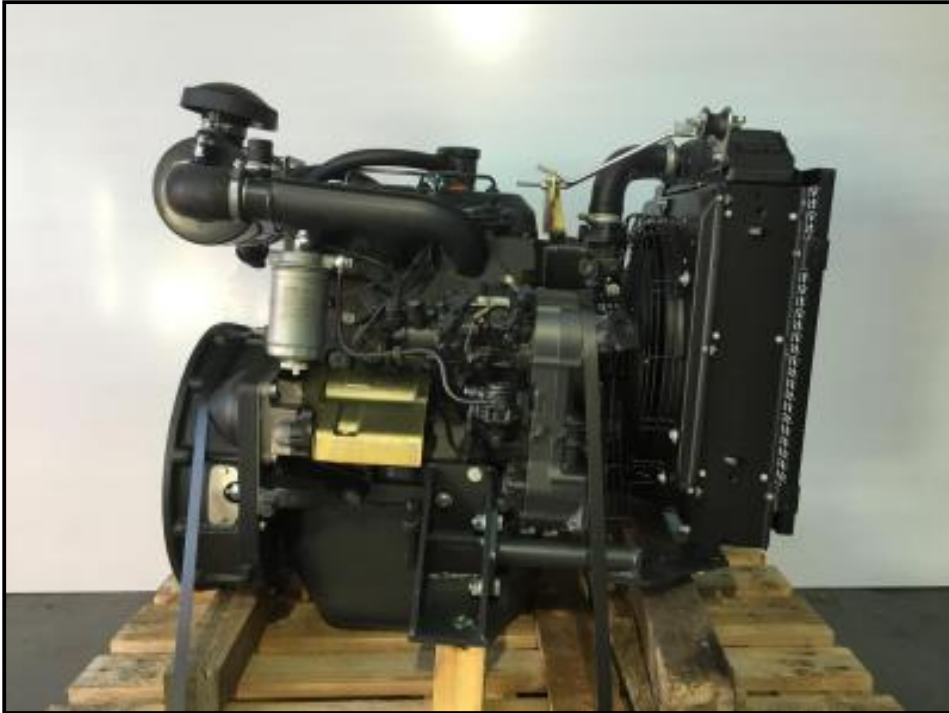

Iveco 803 li06

£2,750.00

New 3 Cylinder Iveco Genset Engine

Model: 803 li 06

Power rating: 32 KW @ 1500 rpm

Quantity 26 available

Product Details

Product Details	
Category/Type	.ENGINES
Make	Iveco
Model	803 li06
Year	New
Mileage	-