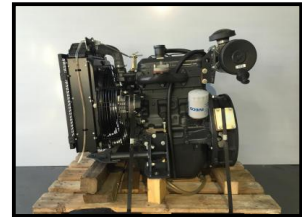

Iveco 803 li06

£2,750.00

New 3 Cylinder Iveco Genset Engine

Model: 803 li 06

Power rating: 32 KW @ 1500 rpm

Quantity 26 available

Product Details

Product Details	
Category/Type	.ENGINES
Make	Iveco
Model	803 li06
Year	New
Mileage	-