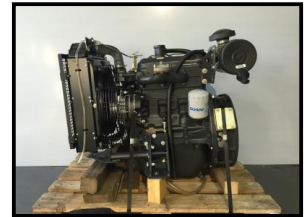

Iveco 803 li06

£2,750.00

New 3 Cylinder Iveco Genset Engine

Model: 803 li 06

Power rating: 32 KW @ 1500 rpm

Quantity 26 available

Product Details

Product Details	
Category/Type	.ENGINES
Make	Iveco
Model	803 li06
Year	New
Mileage	-