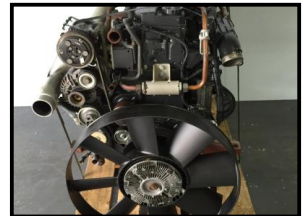

Iveco Tector 275 BHP Engine

£1,750.00

Iveco Tector 6 CLY engine Euro 3
Complete Good Used

Product Details

Category/Type	.ENGINES
Make	Iveco Tector
Model	275 BHP Engine
Year	2005
Mileage	-

Units 2+3, Manor Farm Buildings, Stokeham, Nottingham, DN22 0JZ