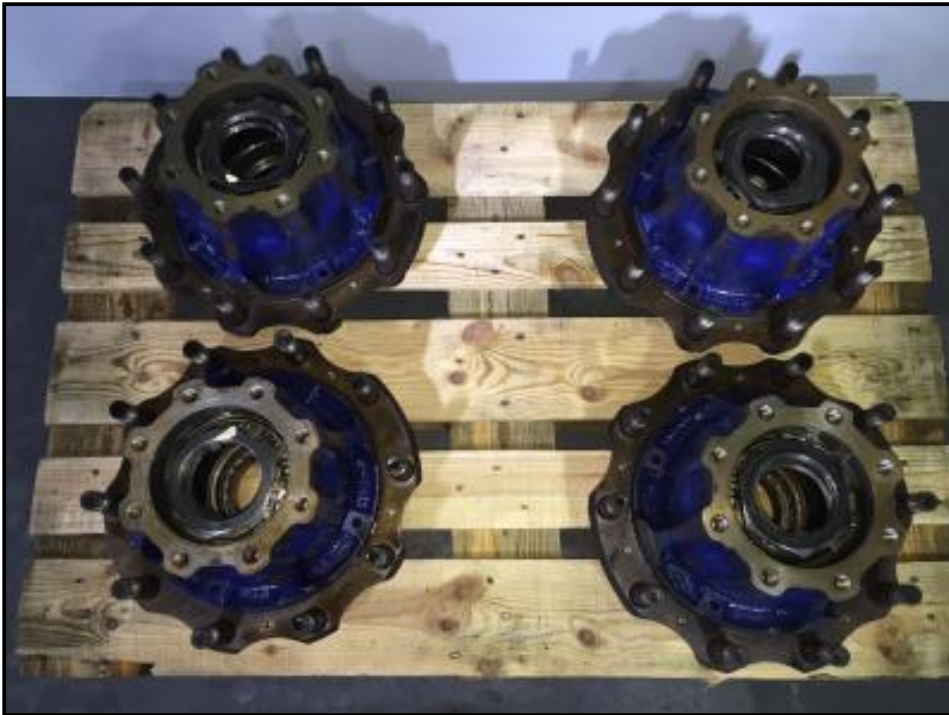

Spicer Dana Wheel hub

£POA

Dennis Elite wheel hub's to suit 6x4, 6x2 and 4x2 Refuse / Municipal vehicles up to 2008 Year
(Good Used)

Product Details	
Category/Type	CHASSIS BREAKING DISMANTLING
Make	Spicer Dana
Model	Wheel hub
Year	-
Mileage	-