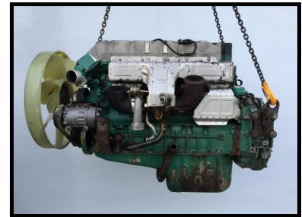

Volvo D7E

£POA

Volvo D7E / D7F Euro 5 Engine's
Complete good used take out.
Suitable for Dennis Elite refuse trucks and Volvo FE model

Product Details

| Product Details | |
|----------------------|-----------------|
| <i>Category/Type</i> | <i>.ENGINES</i> |
| <i>Make</i> | <i>Volvo</i> |
| <i>Model</i> | <i>D7E</i> |
| <i>Year</i> | - |
| <i>Mileage</i> | - |