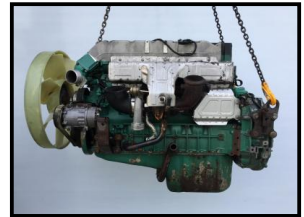

Volvo D7E

£POA

Volvo D7E Euro 4 & 5 Engine's
Complete good used take out.
Suitable for Dennis Elite refuse trucks and Volvo FE model

Product Details

Product Details	
<i>Category/Type</i>	<i>.ENGINES</i>
<i>Make</i>	<i>Volvo</i>
<i>Model</i>	<i>D7E</i>
<i>Year</i>	<i>2006 onwards</i>
<i>Mileage</i>	<i>-</i>