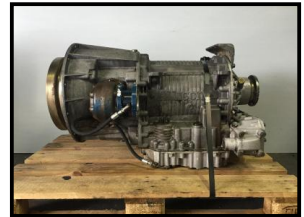

## Allison MD3060 Gen 4

**£POA**

Allison MD3060 Gen 4 Transmission / Gearbox with 418 talk convertor.

Good Used take out

Key pad and ECU available as a set

### Product Details

Product Details	
Category/Type	GEARBOXES
Make	Allison MD3060
Model	Gen 4
Year	-
Mileage	-

Units 2+3, Manor Farm Buildings, Stokeham, Nottingham, DN22 0JZ

Tel: +44(0)7968 067104 Office: +44 (0)1777 717500