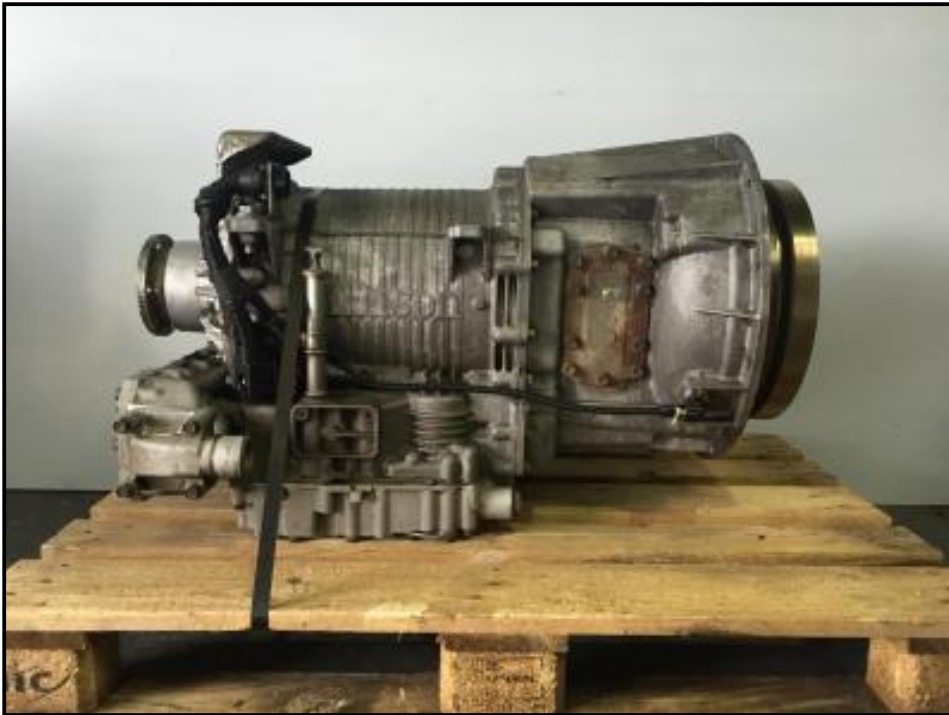

## Allison MD3060 Gen 4

**£POA**

Allison MD3060 Gen 4 Transmission / Gearbox with 418 talk convertor.

Good Used take out

Key pad and ECU available as a set

### Product Details

Product Details	
Category/Type	GEARBOXES
Make	Allison MD3060
Model	Gen 4
Year	-
Mileage	-

Units 2+3, Manor Farm Buildings, Stokeham, Nottingham, DN22 0JZ

Tel: +44(0)7968 067104 Office: +44 (0)1777 717500