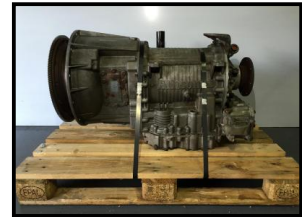

Allison MD3060P TID3 Dennis Elite

£POA

Allison MD3060 TID3

Torque convertor 418

This transmission is of a Dennis Elite but will also fit other applications.

Keypad and ECU available

Product Details

Product Details	
Category/Type	GEARBOXES
Make	Allison
Model	MD3060P TID3 Dennis Elite
Year	-
Mileage	-