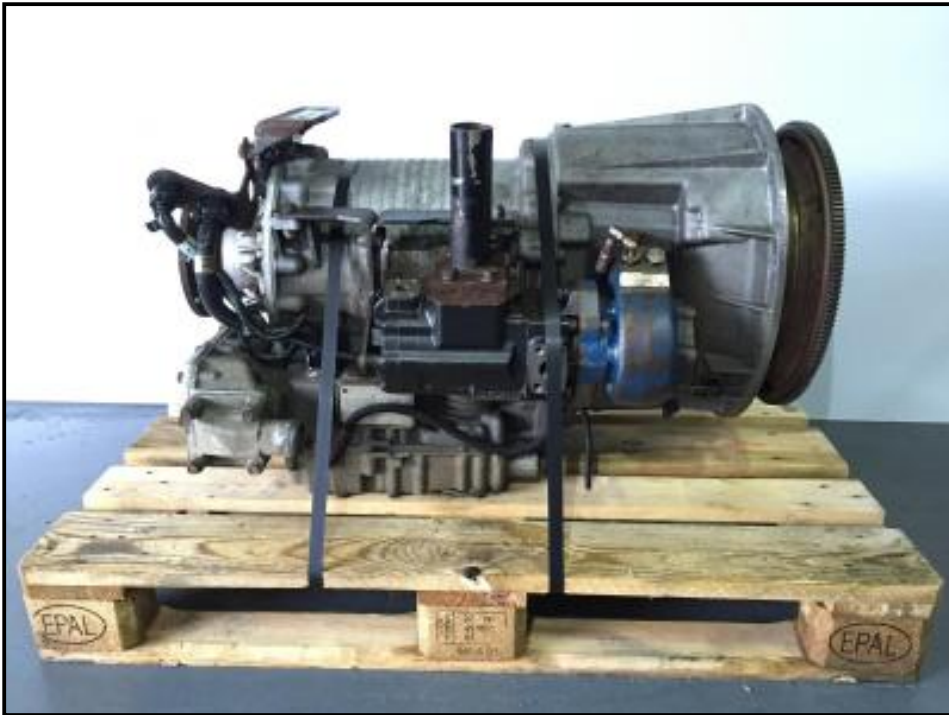

Allison MD3060P TID3 Dennis Elite

£POA

Allison MD3060 TID3

Torque convertor 418

This transmission is of a Dennis Elite but will also fit other applications.

Keypad and ECU available

Product Details

Product Details	
Category/Type	GEARBOXES
Make	Allison
Model	MD3060P TID3 Dennis Elite
Year	-
Mileage	-