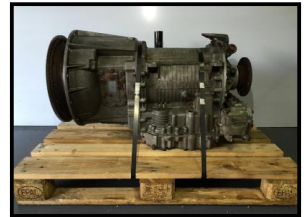

Allison MD3060P TID3 Dennis Elite

£POA

Allison MD3060 TID3

Torque convertor 418

This transmission is of a Dennis Elite but will also fit other applications.

Keypad and ECU available

Product Details

Product Details	
Category/Type	GEARBOXES
Make	Allison
Model	MD3060P TID3 Dennis Elite
Year	-
Mileage	-