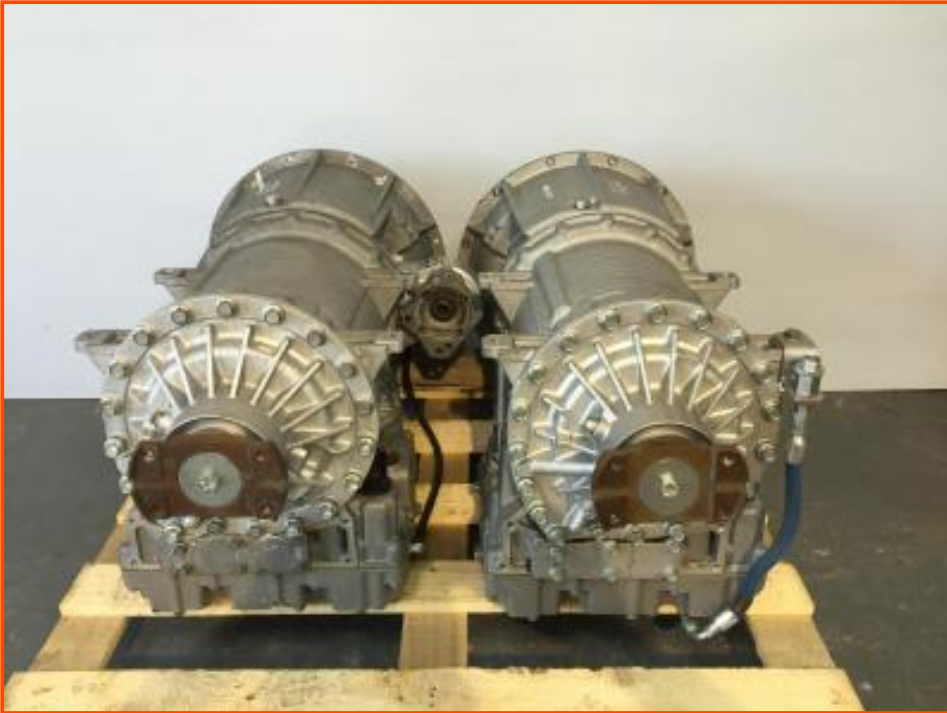

Allison MD3500SP

£POA

Allison MD3500SP

Product Details

Category/Type	GEARBOXES
Make	Allison
Model	MD3500SP
Year	-
Mileage	-

2+3 Manor Farm Buildings, Stokeham, Retford DN22 0JZ, United Kingdom

Tel: +44(0)7968 067104 Office: +44 (0)1777 717500