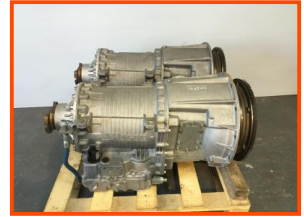

Allison MD3500SP

£POA

Allison MD3500SP

Product Details

Category/Type	GEARBOXES
Make	Allison
Model	MD3500SP
Year	-
Hours	-

2+3 Manor Farm Buildings, Stokeham, Retford DN22 0JZ, United Kingdom

Tel: +44 (0)1777 717500