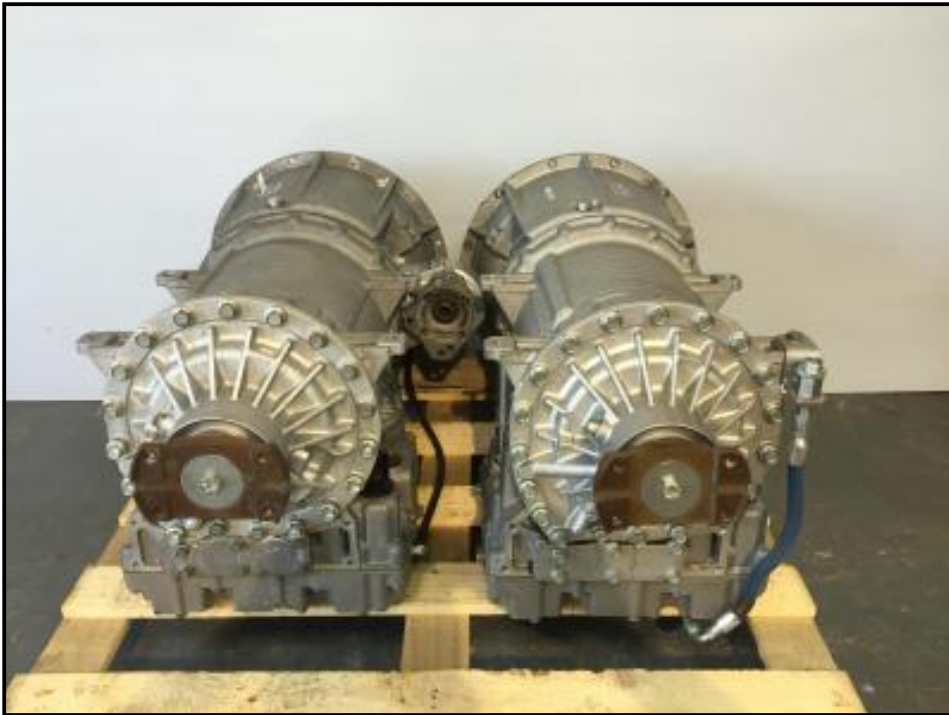

Allison MD3500SP

£POA

Allison MD3500SP

Product Details

Category/Type	GEARBOXES
Make	Allison
Model	MD3500SP
Year	-
Mileage	-

Units 2+3, Manor Farm Buildings, Stokeham, Nottingham, DN22 0JZ

Tel: +44(0)7968 067104 Office: +44 (0)1777 717500