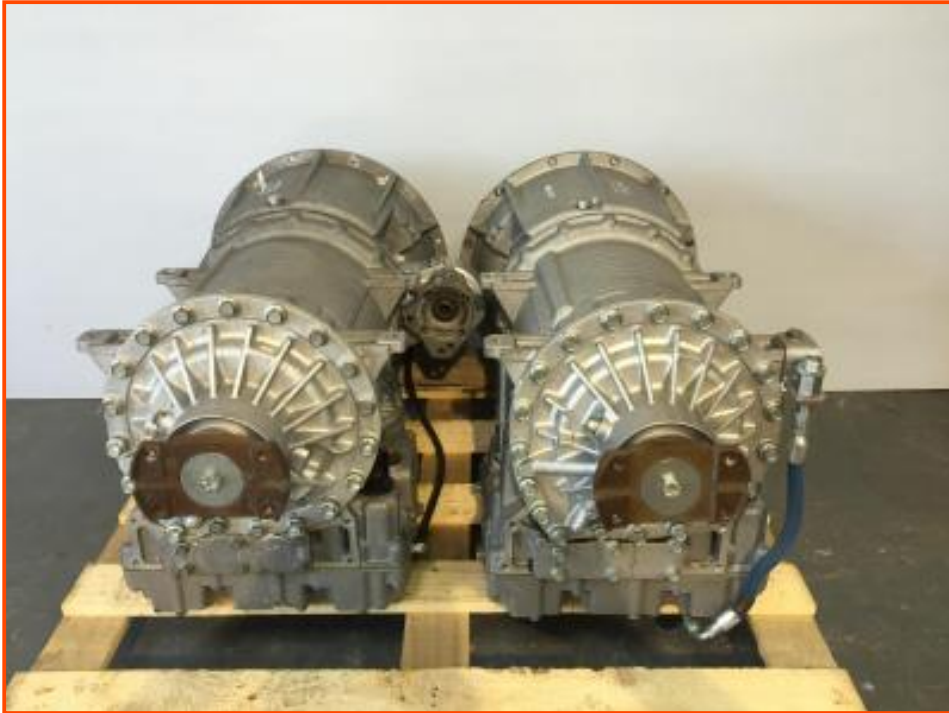

Allison MD3500SP

£POA

Allison MD3500SP

Product Details

Category/Type	GEARBOXES
Make	Allison
Model	MD3500SP
Year	-
Hours	-

2+3 Manor Farm Buildings, Stokeham, Retford DN22 0JZ, United Kingdom

Tel: +44 (0)1777 717500