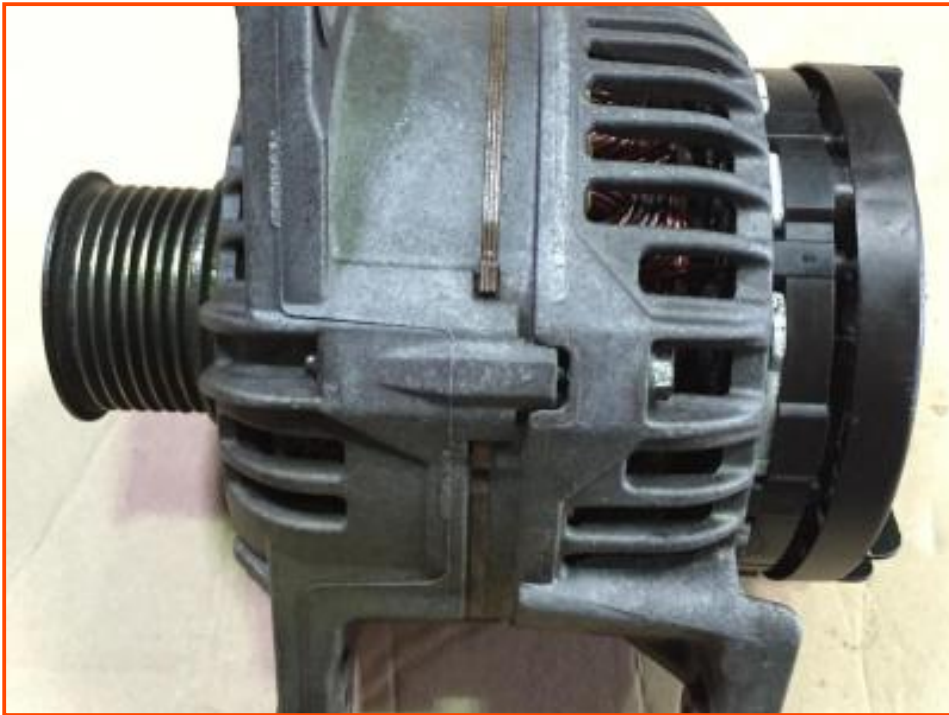

Bosch Alternator

£POA

Alternator to fit Dennis 2000 to 2006 Cummins engine ISBe

Product Details	
Category/Type	ENGINE COMPONENTS
Make	Bosch
Model	Alternator
Year	-
Hours	-

2+3 Manor Farm Buildings, Stokeham, Retford DN22 0JZ, United Kingdom