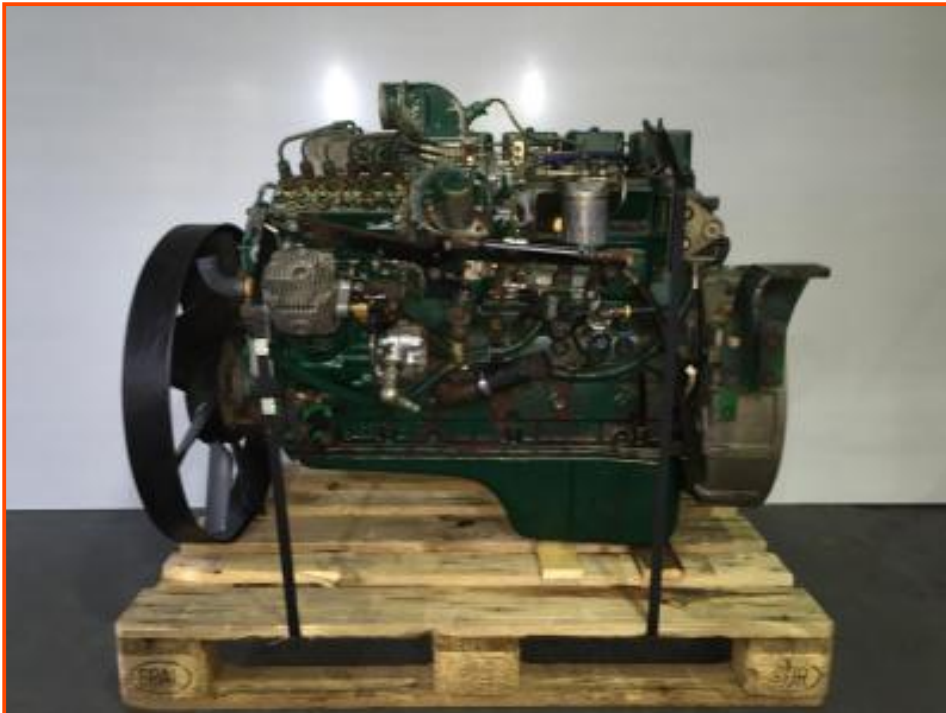

Cummins 6BTAA 235 BHP

£1,000.00

Cummins 6BTAA 235 BHP inline fuel pump.
Complete good used take out from Dennis Elite RCV Truck.

Product Details

Category/Type	ENGINES
Make	Cummins 6BTAA
Model	235 BHP
Year	-
Mileage	-