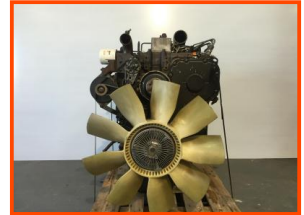

## Cummins 6CTAA 8.3L

**£1,500.00**

245 BHP engine  
Complete good used

### Product Details

| Product Details      |                      |
|----------------------|----------------------|
| <b>Category/Type</b> | <b>ENGINES</b>       |
| <b>Make</b>          | <b>Cummins 6CTAA</b> |
| <b>Model</b>         | <b>8.3L</b>          |
| <b>Year</b>          | -                    |
| <b>Mileage</b>       | -                    |