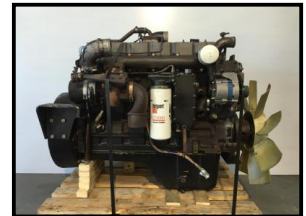

Cummins 6CTAA 8.3L

£1,500.00

245 BHP engine
Complete good used

Product Details

Product Details	
Category/Type	.ENGINES
Make	Cummins 6CTAA
Model	8.3L
Year	-
Mileage	-

Units 2+3, Manor Farm Buildings, Stokeham, Nottingham, DN22 0JZ