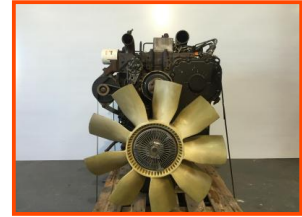

## Cummins 6CTAA 8.3L

**£1,500.00**

245 BHP engine  
Complete good used

### Product Details

Product Details	
<i>Category/Type</i>	<b>ENGINES</b>
<i>Make</i>	<b>Cummins 6CTAA</b>
<i>Model</i>	<b>8.3L</b>
<i>Year</i>	-
<i>Hours</i>	-

2+3 Manor Farm Buildings, Stokeham, Retford DN22 0JZ, United Kingdom