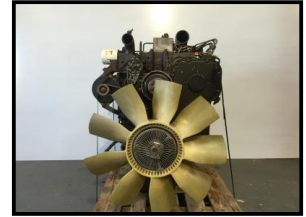

Cummins 6CTAA 8.3L

£1,500.00

245 BHP engine
Complete good used

Product Details

Product Details	
Category/Type	.ENGINES
Make	Cummins 6CTAA
Model	8.3L
Year	-
Mileage	-

Units 2+3, Manor Farm Buildings, Stokeham, Nottingham, DN22 0JZ