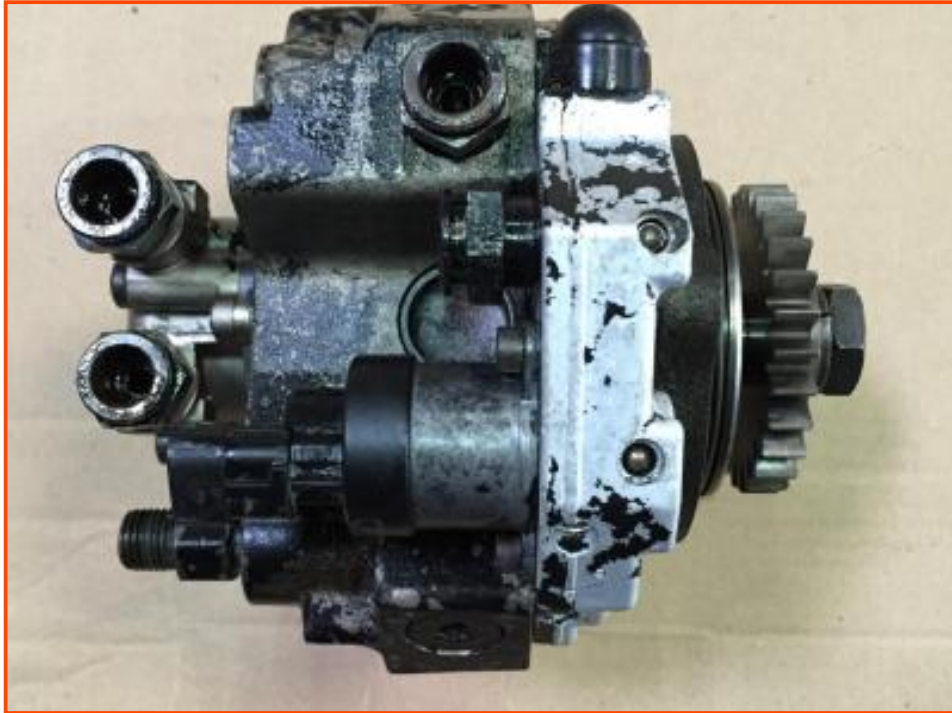

Cummins ISBe Fuel pump

£POA

Cummins ISBe Fuel pump
Will Fit Dennis Elite 2 Truck
Year 2000 to 2006
Also compatible for Daf Paccar engine

Product Details

Product Details	
<i>Category/Type</i>	ENGINE COMPONENTS
<i>Make</i>	Cummins
<i>Model</i>	ISBe Fuel pump
<i>Year</i>	2005
<i>Mileage</i>	-