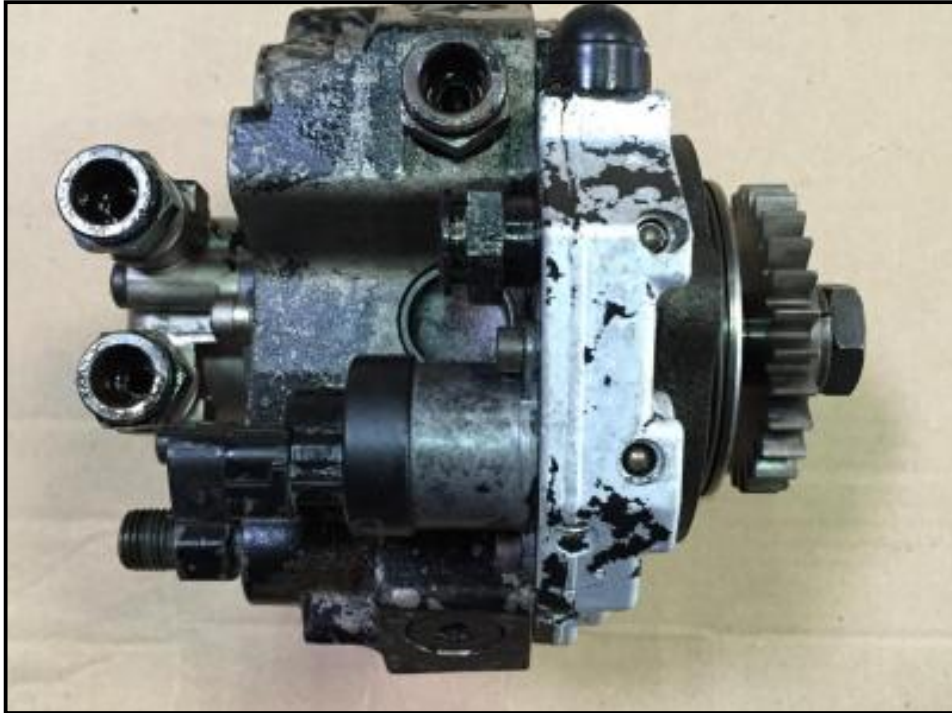

## Cummins ISBe Fuel pump

**£POA**

Cummins ISBe Fuel pump  
Will Fit Dennis Elite 2 Truck  
Year 2000 to 2006  
Also compatible for Daf Paccar engine

### Product Details

Product Details	
<i>Category/Type</i>	<b>ENGINE COMPONENTS</b>
<i>Make</i>	<b>Cummins</b>
<i>Model</i>	<b>ISBe Fuel pump</b>
<i>Year</i>	<b>2005</b>
<i>Mileage</i>	<b>-</b>

**Units 2+3, Manor Farm Buildings, Stokeham, Nottingham, DN22 0JZ**