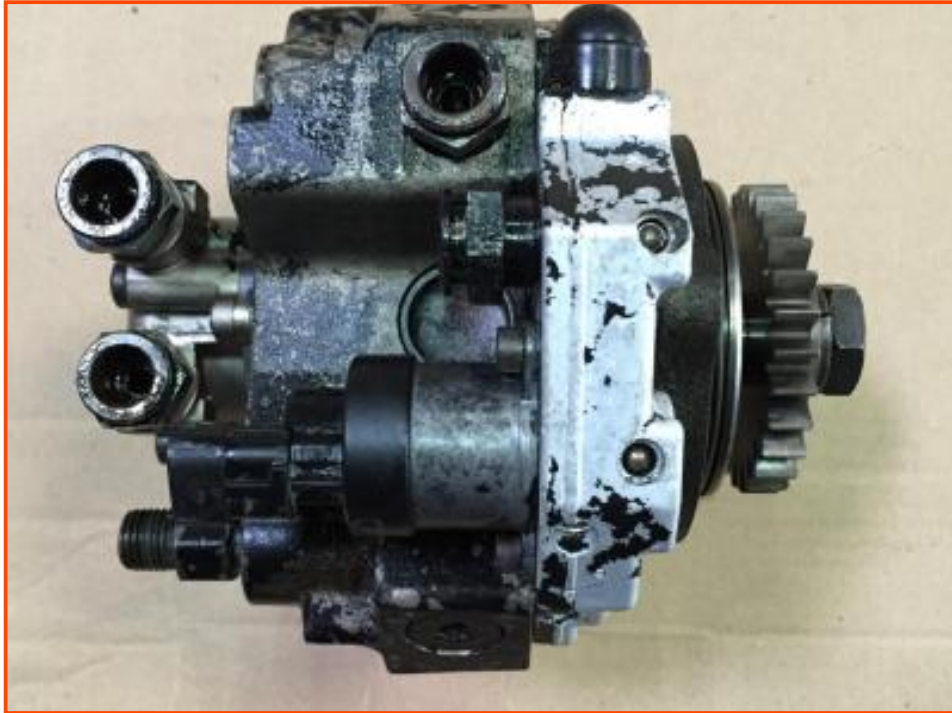

Cummins ISBe Fuel pump

£POA

Cummins ISBe Fuel pump
Will Fit Dennis Elite 2 Truck
Year 2000 to 2006
Also compatible for Daf Paccar engine

Product Details	
Category/Type	ENGINE COMPONENTS
Make	Cummins
Model	ISBe Fuel pump
Year	2005
Hours	-