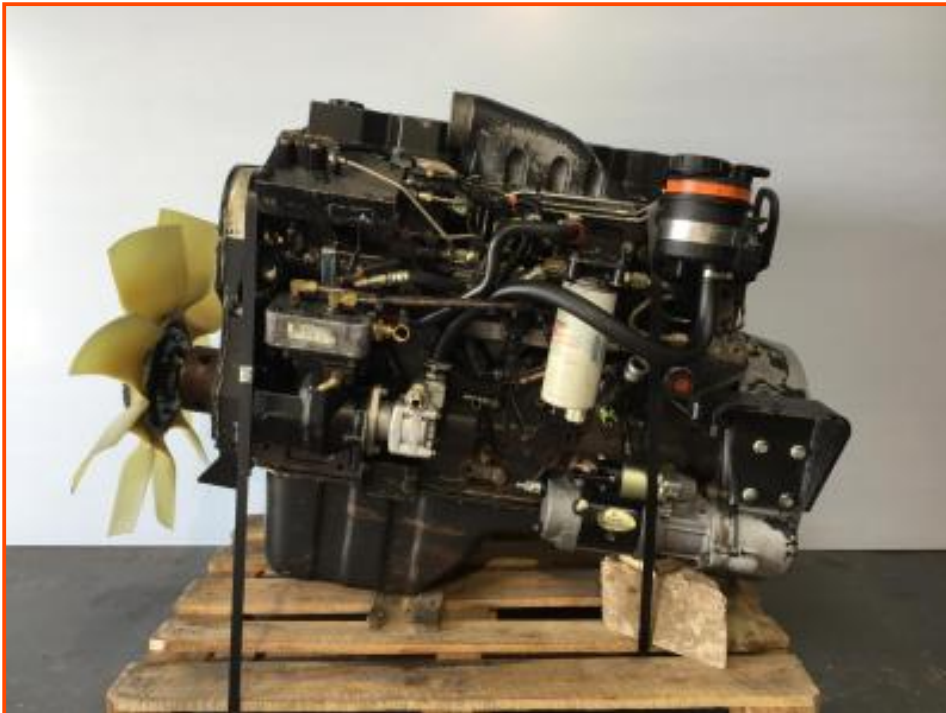

## Cummins ISC

**£2,000.00**

Cummins ISCe Engine  
260 BHP, 8.3L  
Complete Good Take Out.  
(Also suitable for Dennis Trident Bus)

### Product Details

Product Details	
Category/Type	ENGINES
Make	Cummins
Model	ISC
Year	-
Mileage	-

2+3 Manor Farm Buildings, Stokeham, Retford DN22 0JZ, United Kingdom

Tel: +44(0)7968 067104 Office: +44 (0)1777 717500