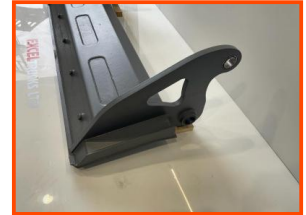

Dennis Eagle Olympus Refurbished Sweep Blade

£POA

Dennis Olympus Sweep Blade

Refurbished - New Hardox Steel, New Bushes and Bearings

Available in Narrow or Standard

Product Details

Product Details	
Category/Type	BODY AND HOPPER
Make	Dennis Eagle Olympus
Model	Refurbished Sweep Blade
Year	-
KMs	-