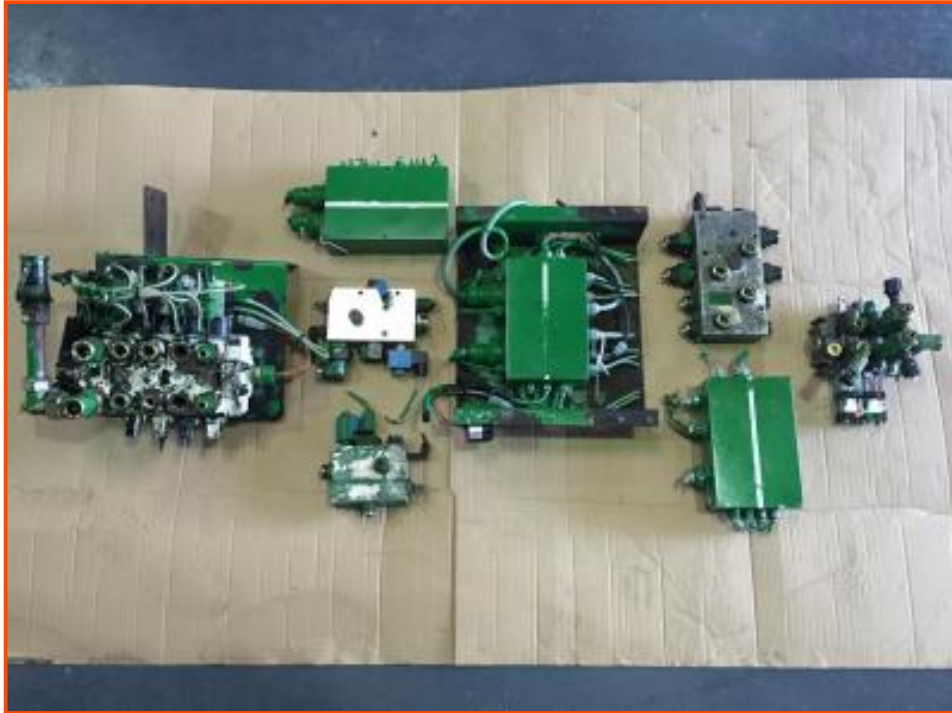

EXCELTRUCKS LTD

Dennis EX-CELL

£POA

Dennis EX-CELL Body electrics and valve blocks

Product Details	
Category/Type	BODY
Make	Dennis
Model	EX-CELL
Year	-
Mileage	-

2+3 Manor Farm Buildings, Stokeham, Retford DN22 0JZ, United Kingdom