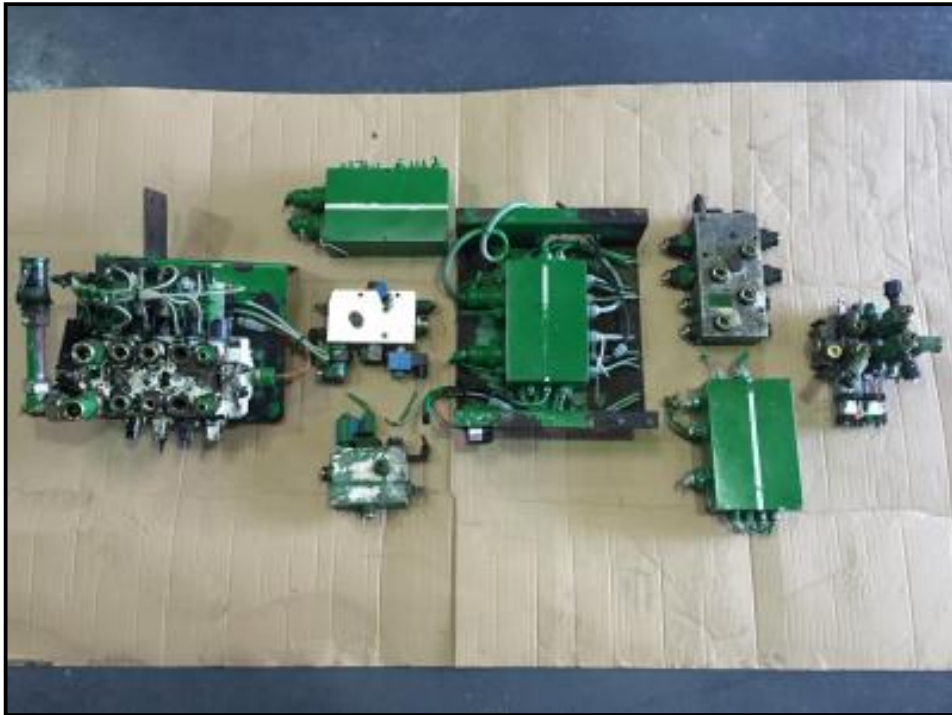

Dennis EX-CELL

£POA

Dennis EX-CELL Body electrics and valve blocks

Product Details	
<i>Category/Type</i>	<i>BODY</i>
<i>Make</i>	<i>Dennis</i>
<i>Model</i>	<i>EX-CELL</i>
<i>Year</i>	-
<i>Mileage</i>	-

Units 2+3, Manor Farm Buildings, Stokeham, Nottingham, DN22 0JZ