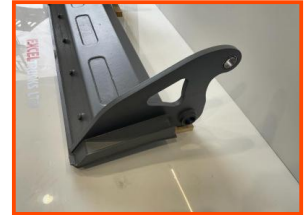

Dennis Refurbed Sweep Blade

£POA

Dennis Olympus Refurbed Sweep Blade

New Bushes
New Bearings

Available Narrow or Standard

Product Details	
Category/Type	BODY
Make	Dennis
Model	Refurbed Sweep Blade
Year	-
Hours	-