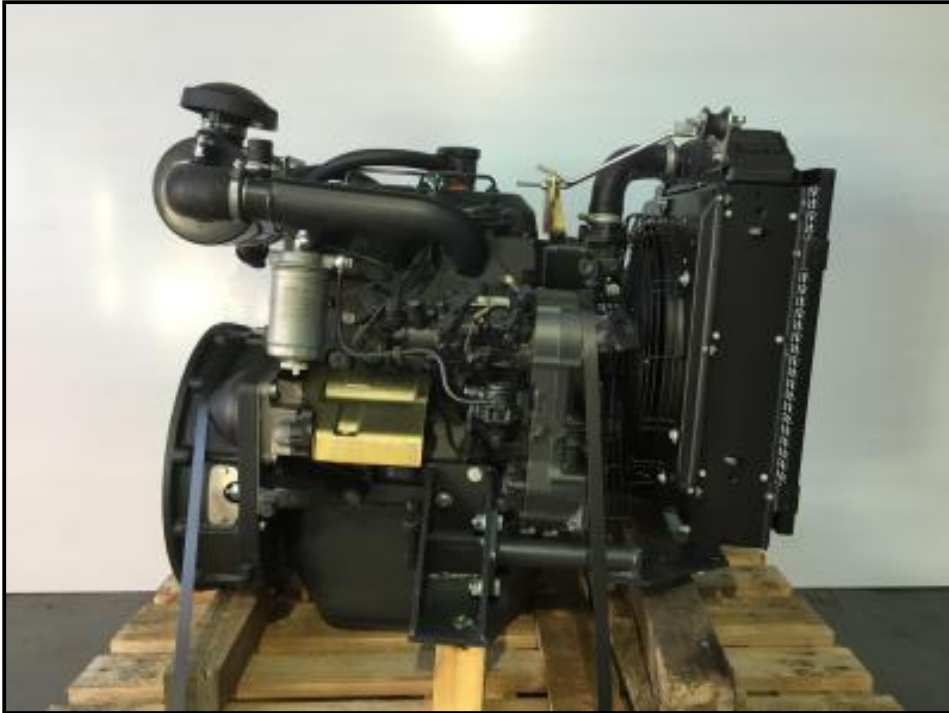

## Iveco 803 li06

**£2,750.00**

New 3 Cylinder Iveco Genset Engine

Model: 803 li 06

Power rating: 32 KW @ 1500 rpm

Quantity 26 available

### Product Details

Product Details	
Category/Type	.ENGINES
Make	Iveco
Model	803 li06
Year	New
Mileage	-

Units 2+3, Manor Farm Buildings, Stokeham, Nottingham, DN22 0JZ

Tel: +44(0)7968 067104 Office: +44 (0)1777 717500