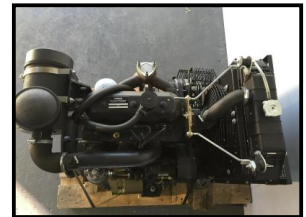

## Iveco 803 li06

**£2,750.00**

New 3 Cylinder Iveco Genset Engine

Model: 803 li 06

Power rating: 32 KW @ 1500 rpm

Quantity 26 available

### Product Details

Product Details	
Category/Type	.ENGINES
Make	Iveco
Model	803 li06
Year	New
Mileage	-

Units 2+3, Manor Farm Buildings, Stokeham, Nottingham, DN22 0JZ

Tel: +44(0)7968 067104 Office: +44 (0)1777 717500