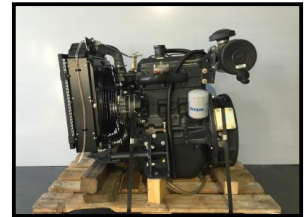

Iveco 803 li06

£2,750.00

New 3 Cylinder Iveco Genset Engine

Model: 803 li 06

Power rating: 32 KW @ 1500 rpm

Quantity 26 available

Product Details

Product Details	
Category/Type	.ENGINES
Make	Iveco
Model	803 li06
Year	New
Mileage	-