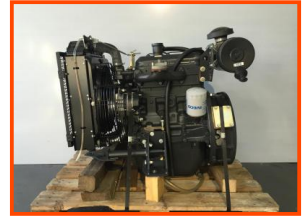

## Iveco 803 li06

**£2,750.00**

New 3 Cylinder Iveco Genset Engine

Model: 803 li 06

Power rating: 32 KW @ 1500 rpm

Quantity 26 available

### Product Details

Product Details	
<b>Category/Type</b>	<b>ENGINES</b>
<b>Make</b>	<b>Iveco</b>
<b>Model</b>	<b>803 li06</b>
<b>Year</b>	<b>New</b>
<b>Mileage</b>	<b>-</b>

2+3 Manor Farm Buildings, Stokeham, Retford DN22 0JZ, United Kingdom