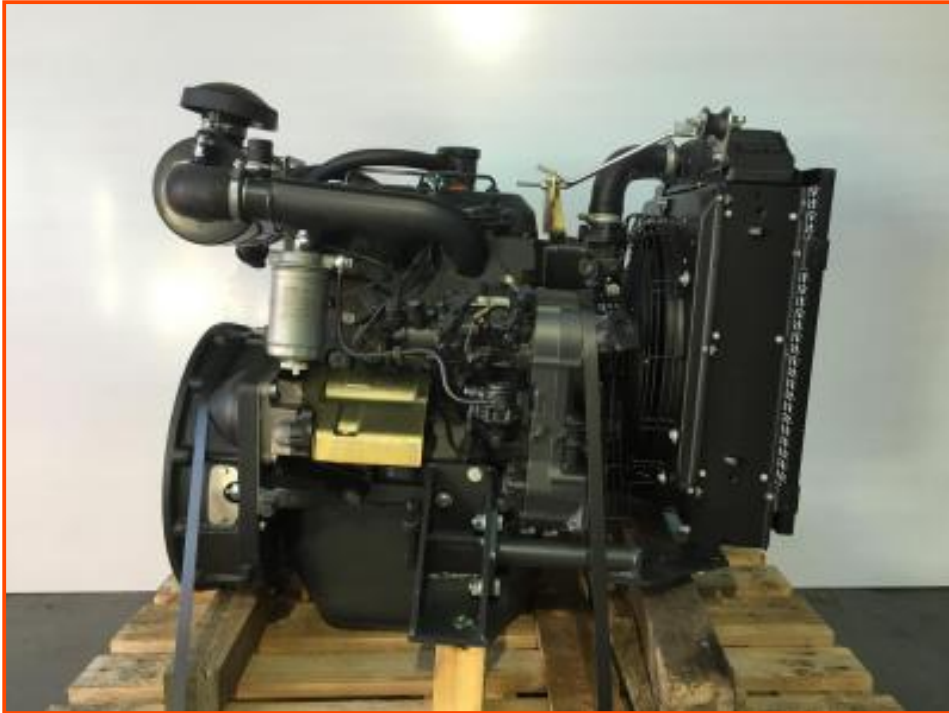

## Iveco 803 li06

**£2,750.00**

New 3 Cylinder Iveco Genset Engine

Model: 803 li 06

Power rating: 32 KW @ 1500 rpm

Quantity 26 available

### Product Details

Product Details	
<b>Category/Type</b>	<b>ENGINES</b>
<b>Make</b>	<b>Iveco</b>
<b>Model</b>	<b>803 li06</b>
<b>Year</b>	<b>New</b>
<b>Mileage</b>	<b>-</b>

2+3 Manor Farm Buildings, Stokeham, Retford DN22 0JZ, United Kingdom