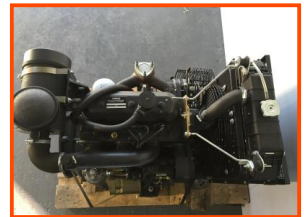

## Iveco 803 li06

**£2,750.00**

New 3 Cylinder Iveco Genset Engine

Model: 803 li 06

Power rating: 32 KW @ 1500 rpm

Quantity 26 available

### Product Details

Product Details	
<b>Category/Type</b>	<b>ENGINES</b>
<b>Make</b>	<b>Iveco</b>
<b>Model</b>	<b>803 li06</b>
<b>Year</b>	<b>New</b>
<b>Mileage</b>	<b>-</b>

2+3 Manor Farm Buildings, Stokeham, Retford DN22 0JZ, United Kingdom