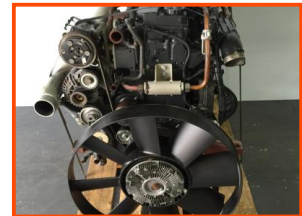

Iveco Tector 275 BHP Engine

£1,750.00

Iveco Tector 6 CLY engine Euro 3
Complete Good Used

Product Details

Category/Type	ENGINES
Make	Iveco Tector
Model	275 BHP Engine
Year	2005
Hours	-

2+3 Manor Farm Buildings, Stokeham, Retford DN22 0JZ, United Kingdom