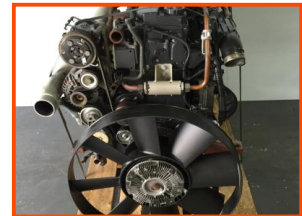

Iveco Tector 275 BHP Engine

£1,750.00

Iveco Tector 6 CLY engine Euro 3
Complete Good Used

Product Details

Category/Type	ENGINES
Make	Iveco Tector
Model	275 BHP Engine
Year	2005
Mileage	-

2+3 Manor Farm Buildings, Stokeham, Retford DN22 0JZ, United Kingdom