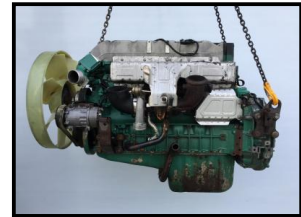

## Volvo D7E & D7F

### £POA

Volvo D7E / D7F Euro 5 Engine's  
Complete good used take out.  
Suitable for Dennis Elite refuse trucks and Volvo FE model

Product Details	
Category/Type	.ENGINES
Make	Volvo
Model	D7E & D7F
Year	-
Mileage	-