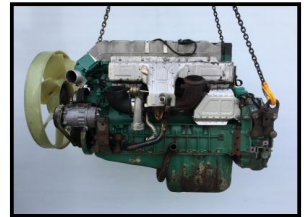

Volvo D7E

£POA

Volvo D7E / D7F Euro 5 Engine's
Complete good used take out.
Suitable for Dennis Elite refuse trucks and Volvo FE model

Product Details

Product Details	
<i>Category/Type</i>	<i>.ENGINES</i>
<i>Make</i>	<i>Volvo</i>
<i>Model</i>	<i>D7E</i>
<i>Year</i>	-
<i>Mileage</i>	-